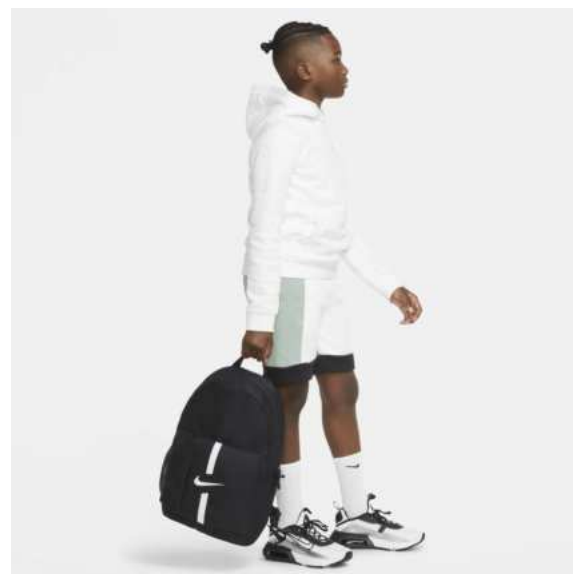

DA2571

Academy Team Backpack (Youth)

Životní cyklus

January 2021 - March 2025

Velikosti

ONE SIZE

RRP 799 Kč