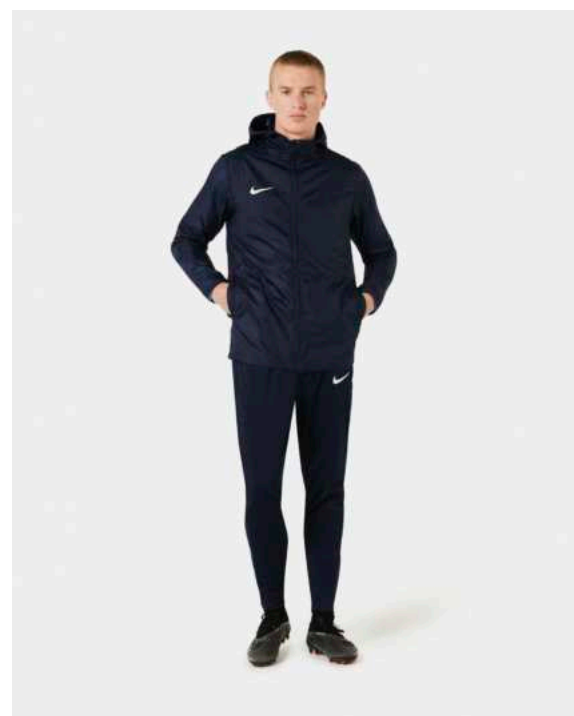

Vlastnosti

- Standardní střih je klasický a pohodlný.
- Kapsy na zip poskytují bezpečný úložný prostor.
- 100 % polyester