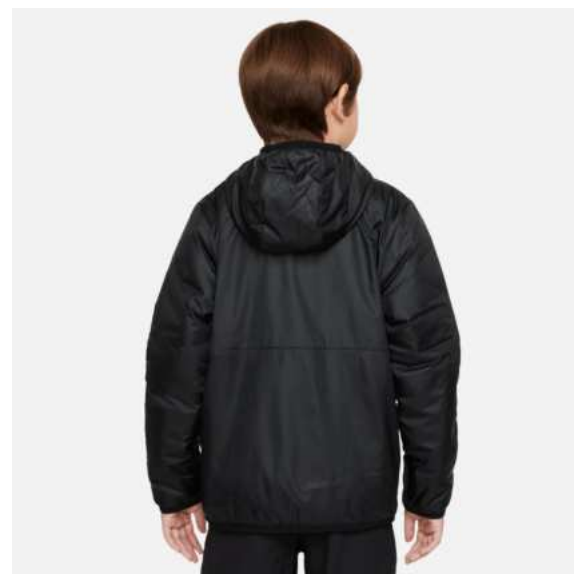

CW6159

Therma-Fit Park 20 Fall Jacket (Youth)

Životní cyklus

January 2021 - December 2025

Velikosti

XS - XL

RRP 2499 Kč

CW6159-010