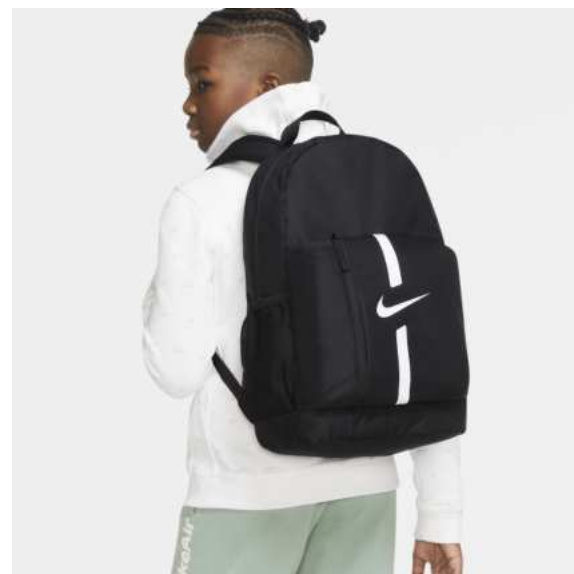

DA2571

Academy Team Backpack (Youth)

Životní cyklus

January 2021 - March 2025

Velikosti

ONE SIZE

RRP 799 Kč