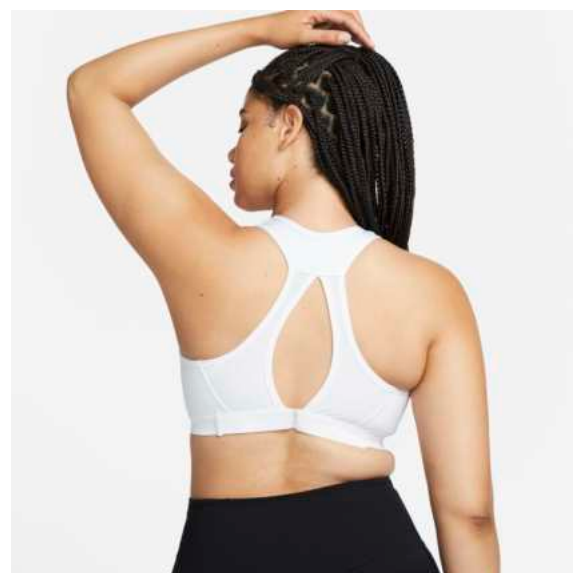

Vlastnosti

- Technologie Nike Dri-FIT odvádí pot od kůže na povrch látky, kde se rychle odpaří. Zůstaneš proto v suchu a pohodlí
- Svrchní část: 64 % polyester / 36 % elastan.